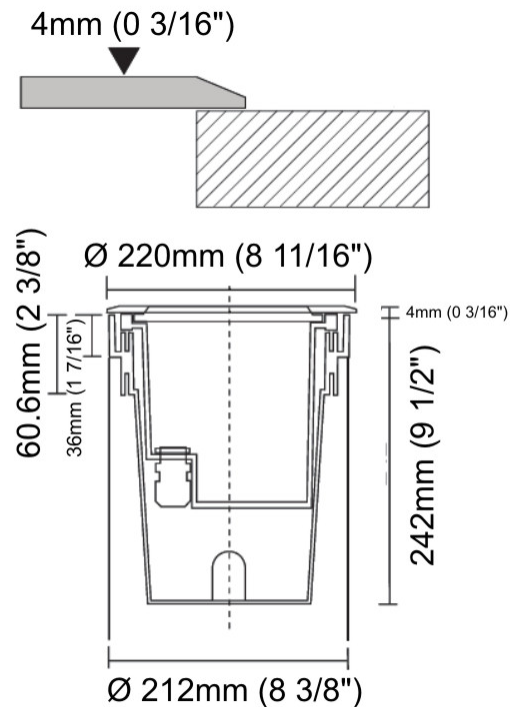

GENERAL

Series: Olodum
Brand: Side
Division: Exterior
Mounting Type: Recessed
Mounting Location: In-Ground
Subcategory: Uplight

PHYSICAL

Shape: Round
Diameter (mm): 220
Diameter (in): 8 11/16
Height (mm): 242
Height (in): 9 1/2
Light Distribution: Adjustable / Direct
Weight (kg): 3.8
Weight (lbs): 8.38
Diffuser: Clear tempered glass
Gasket: Silicon rubber
Fixture Finish: SSS
Fixture Material: Aluminum Die Cast

ELECTRICAL

Lamp Type: LED (Zhaga Standard)
Input Wattage (W): 20
Total Output Wattage (W): 17
Dimming: Tri-Mode (Non-Dimming and Phase Dimming (120Vac only) and 0-10V Dimming)
Driver Included: Yes
Driver Location: Integrated
Driver Type: Constant Current - Universal
Driver Class: Class 2
Input Voltage (V): 120 - 277
Constant Current (MA): 500
Upon Request: (Not included - see components [IP65 or higher enclosure to be supplied by others]) Remote: 0-10Vdc dimming / (Included) Integral: Phase dimming @120Vac only / 277Vac

LED

Color Temperature (°K): 3000 / 4000
Max. Delivered Lumen (lm): 2434.9 / 2607.5
Nominal Lumen (lm): 2750 / 2945
CRI: >80 CRI
Lamp Life (hrs): 50000

OPTICAL

Reflector: Polycarbonate metallized reflector
Optic: 15 / 45 / 65 / ASY

RATINGS AND CERTIFICATIONS

Certified By: Certified for North American Standards
IP rating: IP67
IK Rating: IK10

3.80 kg / 8.38 lbs