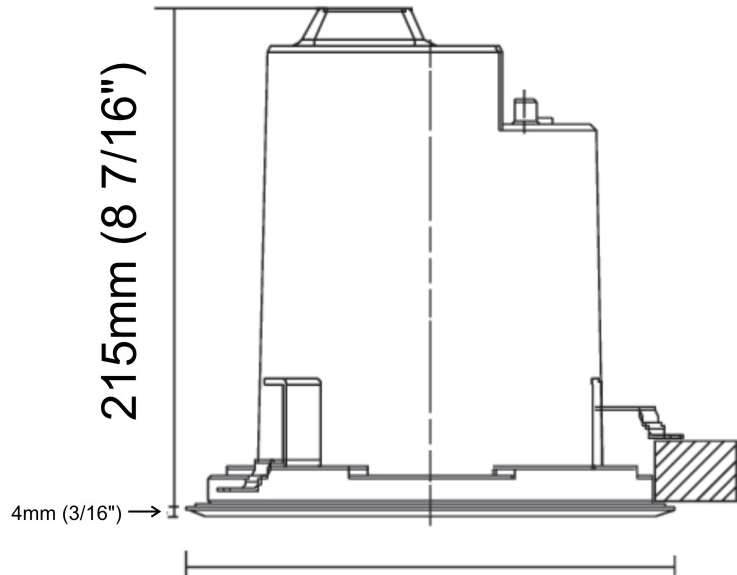

PHYSICAL

Shape: Round _____
Diameter (mm): 220 _____
Diameter (in): 8 11/16 _____
Height (mm): 215 _____
Height (in): 8 7/16 _____
Light Distribution: Adjustable / Direct _____
Weight (kg): 3.6 _____
Weight (lbs): 7.94 _____
Diffuser: Clear tempered glass _____
Fixture Finish: SSS _____
Fixture Material: Aluminum Die Cast _____

ELECTRICAL

Lamp Type: LED (Zhaga Standard) _____
Input Wattage (W): 20 _____
Total Output Wattage (W): 17 _____
Dimming: Tri-Mode (Non-Dimming and Phase Dimming (120Vac only) and 0-10V Dimming) _____
Driver Included: Yes _____
Driver Location: Integrated _____
Driver Type: Constant Current - Universal _____
Driver Class: Class 2 _____
Input Voltage (V): 120 - 277 _____
Constant Current (MA): 500 _____
Upon Request: (Not included - see components [IP65 or higher enclosure to be supplied by others]) 0-10Vdc dimming / (Included) Integral: Phase dimming @120Vac only / 277Vac _____

LED

Color Temperature (°K): 3000 / 4000 _____
Max. Delivered Lumen (lm): 2434.9 / 2587.5 _____
Nominal Lumen (lm): 2750 / 2945 _____
CRI: >80 CRI _____
Lamp Life (hrs): 50000 _____

OPTICAL

Reflector: Polycarbonate metallized reflector _____
Beam Angle: Spot - 15° / Flood - 45° / Wide Flood - 65° / Asymmetric _____

RATINGS AND CERTIFICATIONS

Certified By: Certified for North American Standards _____
IP rating: IP67 _____
IK Rating: IK10 _____

220mm (8 11/16")

Recessed Thickness 10 / 12.5 / 15 / 25 / 30 mm
(3/8" / 1/2" / 9/16" / 1" / 1 3/16")

E

201mm (7 15/16")
3.6kg / 7.93lbs