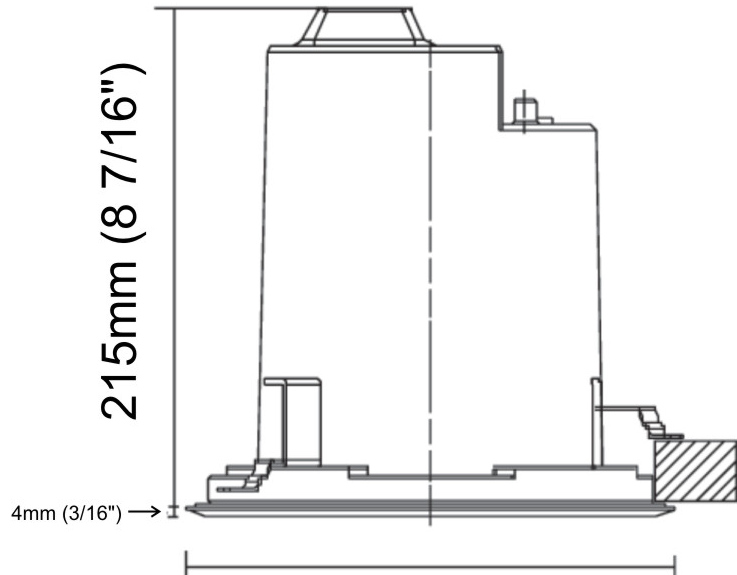

PHYSICAL

Shape: Round _____
Diameter (mm): 220 _____
Diameter (in): 8 11/16 _____
Height (mm): 215 _____
Height (in): 8 7/16 _____
Light Distribution: Adjustable / Direct _____
Weight (kg): 3.6 _____
Weight (lbs): 7.94 _____
Diffuser: Clear tempered glass _____
Fixture Finish: SSS _____
Fixture Material: Aluminum Die Cast _____

ELECTRICAL

Lamp Type: LED (Zhaga Standard) _____
Input Wattage (W): 20 _____
Total Output Wattage (W): 17 _____
Dimming: Tri-Mode (Non-Dimming and Phase Dimming (120Vac only) and 0-10V Dimming) _____
Driver Included: Yes _____
Driver Location: Integrated _____
Driver Type: Constant Current - Universal _____
Driver Class: Class 2 _____
Input Voltage (V): 120 - 277 _____
Constant Current (MA): 500 _____
Upon Request: (Not included - see components [IP65 or higher enclosure to be supplied by others]) 0-10Vdc dimming / (Included) Integral: Phase dimming @120Vac only / 277Vac _____

LED

Color Temperature (°K): 3000 / 4000 _____
Max. Delivered Lumen (lm): 2434.9 / 2607.5 _____
Nominal Lumen (lm): 2750 / 2945 _____
CRI: >80 CRI _____
Lamp Life (hrs): 50000 _____

OPTICAL

Reflector: Polycarbonate metallized reflector _____
Optic: 15 / 45 / 65 / ASY _____

RATINGS AND CERTIFICATIONS

Certified By: Certified for North American Standards _____
IP rating: IP67 _____
IK Rating: IK10 _____

220mm (8 11/16")

Recessed Thickness 10 / 12.5 / 15 / 25 / 30 mm
(3/8" / 1/2" / 9/16" / 1" / 1 3/16")

E

201mm (7 15/16")
3.6kg / 7.93lbs